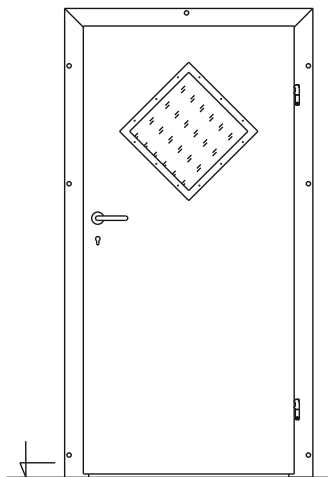

## ▶ GALZING IN STAINLESS STEEL FRAME

PS1

- 1.Double glass
- 2.Stainless steel frame
- 3.Dimension 350x450 mm

PS2

- 1.Double glass
- 2.Stainless steel frame
- 3.Dimension 200x800 mm

# GLAZINGS

PS3

1. Double glass
2. Stainless steel frame
3. Dimension 200x800 mm
4. 1/3 – 2/3 – left installation

PS4

1. Double glass
2. Stainless steel frame
3. Dimension 600x400 mm

PS5

1. Double glass
2. Stainless steel frame
3. Dimension 600x1000 mm

PS7

1. Double glass
2. Stainless steel frame
3. Dimension 400x400 mm