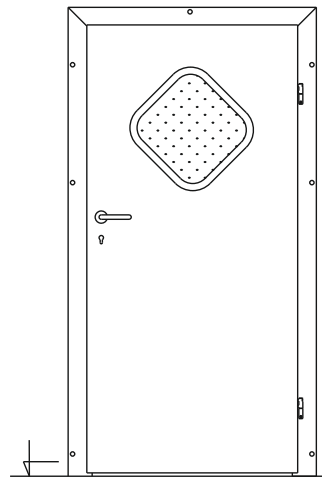

## ▶ GLAZINGS IN RUBBER FRAME - VARANTS

PG1

- 1.Window PMMA
- 2.Rubber FRAME
- 3.Dimension 350x450 mm

PG2

- 1.Window PMMA
- 2.Rubber FRAME
- 3.Dimension 250x800 mm

PG3

- 1.Window PMMA
- 2.Rubber FRAME
- 3.Dimension 250x800 mm
- 4.1/3 – 2/3 – left installation

PG4

- 1.Window PMMA
- 2.Rubber FRAME
- 3.Dimension 600x400 mm

# GLAZINGS

PG5

- 1.Window PMMA
- 2.Rubber FRAME
- 3.Dimension 500x1000 mm

PG6

- 1.Window PMMA
- 2.Rubber FRAME
- 3.Dimension 400x400 mm

## ▶ GALZING IN STAINLESS STEEL FRAME

PS1

- 1.Double glass
- 2.Stainless steel frame
- 3.Dimension 350x450 mm

PS2

- 1.Double glass
- 2.Stainless steel frame
- 3.Dimension 200x800 mm