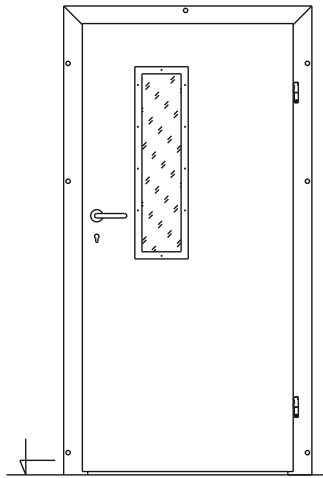

## ▶ GALZING IN STAINLESS STEEL FRAME

PS1

- 1.Double glass
- 2.Stainless steel frame
- 3.Dimension 350x450 mm

PS2

- 1.Double glass
- 2.Stainless steel frame
- 3.Dimension 200x800 mm

# GLAZINGS

PS3

1. Double glass
2. Stainless steel frame
3. Dimension 200x800 mm
4. 1/3 – 2/3 – left installation

PS4

1. Double glass
2. Stainless steel frame
3. Dimension 600x400 mm

PS5

1. Double glass
2. Stainless steel frame
3. Dimension 600x1000 mm