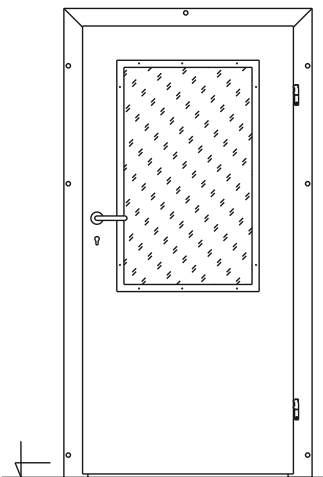

## ▶ GALZING IN STAINLESS STEEL FRAME

PS1

- 1.Double glass
- 2.Stainless steel frame
- 3.Dimension 350x450 mm

PS2

- 1.Double glass
- 2.Stainless steel frame
- 3.Dimension 200x800 mm

# GLAZINGS

PS3

1. Double glass
2. Stainless steel frame
3. Dimension 200x800 mm
4. 1/3 – 2/3 – left installation

PS4

1. Double glass
2. Stainless steel frame
3. Dimension 600x400 mm

PS5

1. Double glass
2. Stainless steel frame
3. Dimension 600x1000 mm

PS7

1. Double glass
2. Stainless steel frame
3. Dimension 400x400 mm