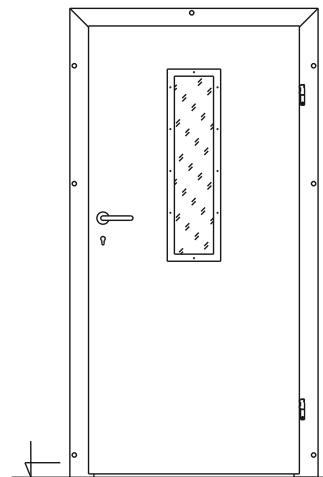

# GLAZINGS

PG5

- 1.Window PMMA
- 2.Rubber FRAME
- 3.Dimension 500x1000 mm

PG6

- 1.Window PMMA
- 2.Rubber FRAME
- 3.Dimension 400x400 mm

## ▶ GALZING IN STAINLESS STEEL FRAME

PS1

- 1.Double glass
- 2.Stainless steel frame
- 3.Dimension 350x450 mm

PS2

- 1.Double glass
- 2.Stainless steel frame
- 3.Dimension 200x800 mm