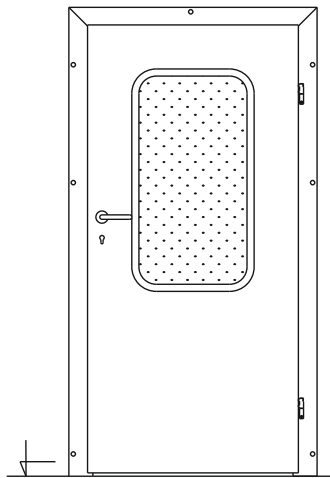

GLAZINGS

PG5

- 1.Window PMMA
- 2.Rubber FRAME
- 3.Dimension 500x1000 mm