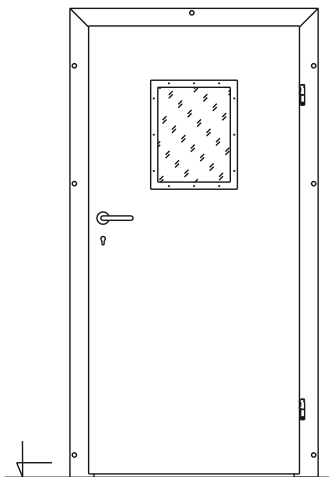

# GLAZINGS

PG5

- 1.Window PMMA
- 2.Rubber FRAME
- 3.Dimension 500x1000 mm

PG6

- 1.Window PMMA
- 2.Rubber FRAME
- 3.Dimension 400x400 mm

## ▶ GALZING IN STAINLESS STEEL FRAME

PS1

- 1.Double glass
- 2.Stainless steel frame
- 3.Dimension 350x450 mm

PS2

- 1.Double glass
- 2.Stainless steel frame
- 3.Dimension 200x800 mm