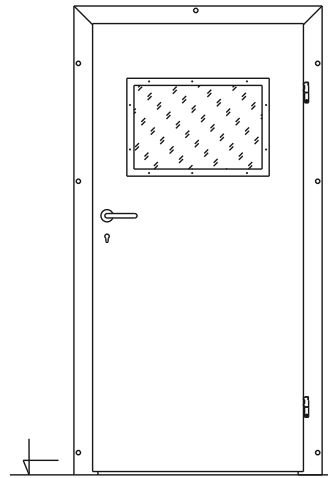

## ▶ GALZING IN STAINLESS STEEL FRAME

PS1

- 1.Double glass
- 2.Stainless steel frame
- 3.Dimension 350x450 mm

PS2

- 1.Double glass
- 2.Stainless steel frame
- 3.Dimension 200x800 mm

# GLAZINGS

PS3

1. Double glass
2. Stainless steel frame
3. Dimension 200x800 mm
4. 1/3 – 2/3 – left installation

PS4

1. Double glass
2. Stainless steel frame
3. Dimension 600x400 mm

PS5

1. Double glass
2. Stainless steel frame
3. Dimension 600x1000 mm