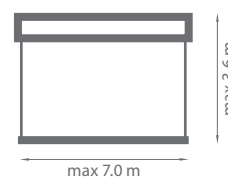

Colour	RAL
Electric drive	yes
Manual drive	no
Maximum width	7.0 m
Maximum projection	3.6 m
Cassette	yes
Tilt angle	5°–35°
Fabric	150 patterns
Valance	no

Standard construction colours:

- RAL 9010 mat
- RAL 9006 mat
- RAL 1015 mat
- RAL 8014 mat
- FSM 71319

Roof rafter installation