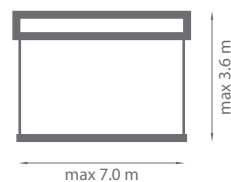

Roof rafter installation