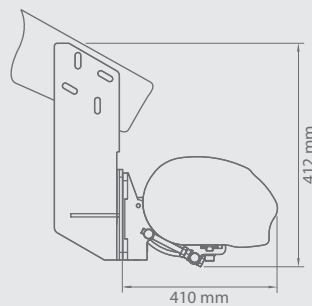

Roof rafter installation