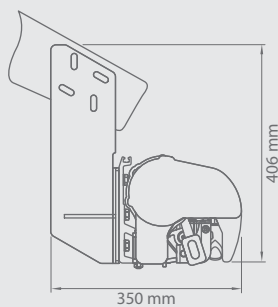

Roof rafter installation