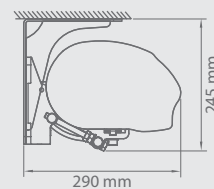

Ceiling installation