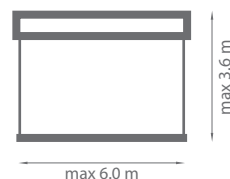

Roof rafter installation