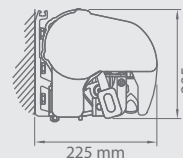

Wall installation