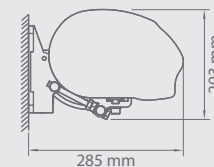

Wall installation

TERRACE AWNING PALLADIO

Colour	RAL
Electric drive	yes
Manual drive	yes
Maximum width	7.0 m
Maximum projection	3.6 m
Cassette	yes
Tilt angle	5°-50°
Fabric	150 patterns
Valance	yes

Standard construction colours: