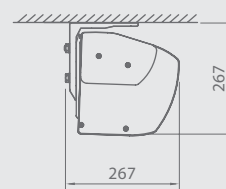

Ceiling installation