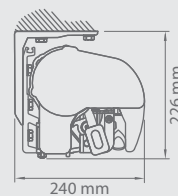

Ceiling installation