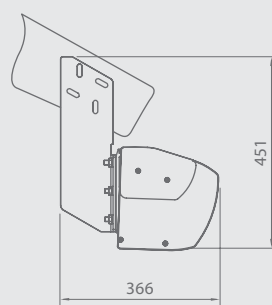

Colour	RAL
Electric drive	yes
Manual drive	no
Maximum width	7.0 m
Maximum projection	3.6 m
Cassette	yes
Tilt angle	5°–35°
Fabric	150 patterns
Valance	no

Standard construction colours:

- RAL 9010 mat
- RAL 9006 mat
- RAL 1015 mat
- RAL 8014 mat
- FSM 71319

Roof rafter installation