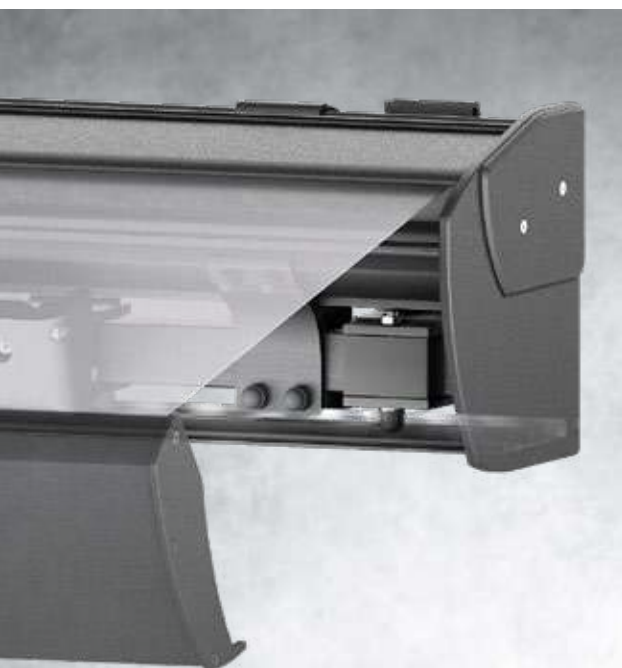

Roof rafter installation